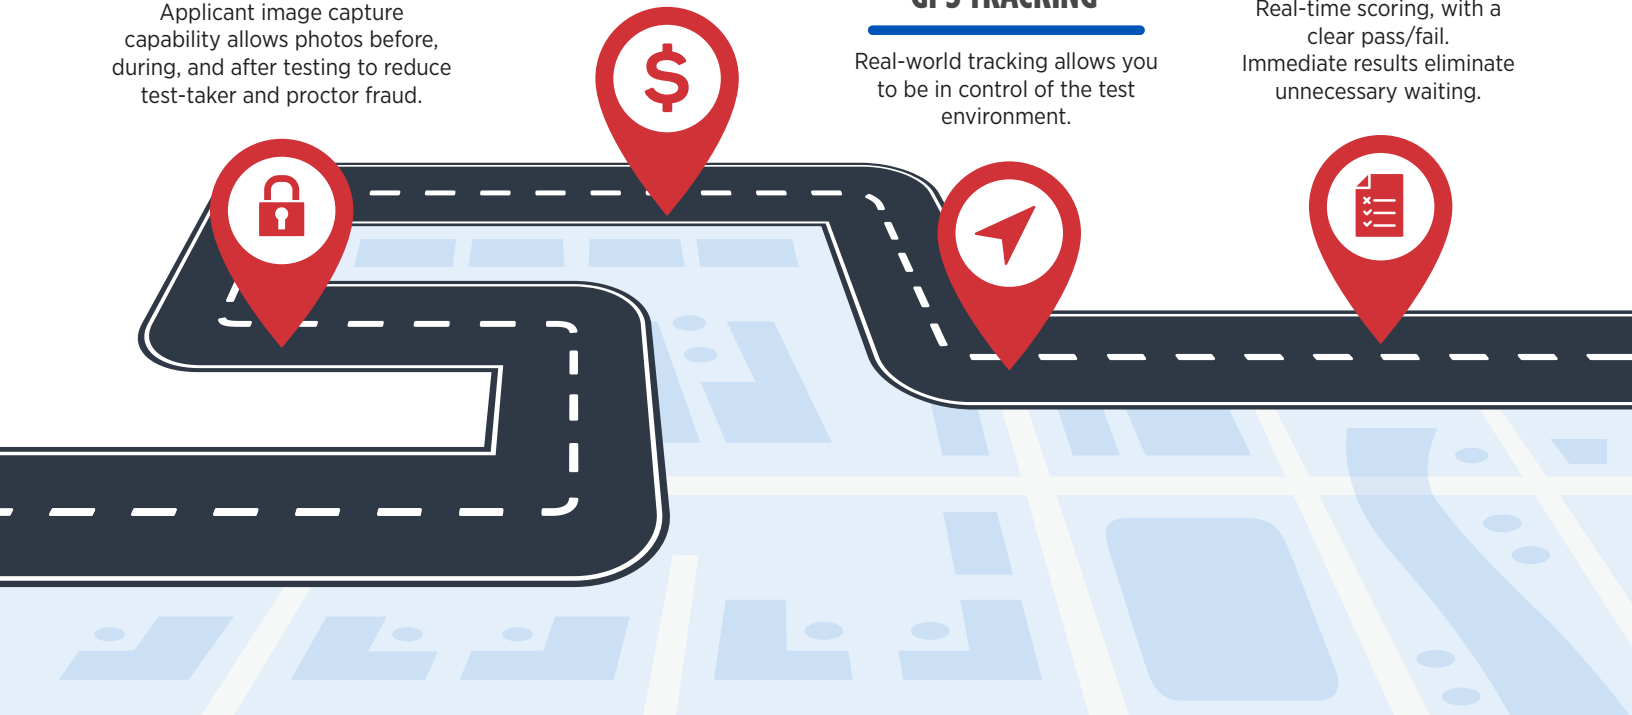

AUTOMATIC SCORING

Real-time scoring, with a clear pass/fail. Immediate results eliminate unnecessary waiting.