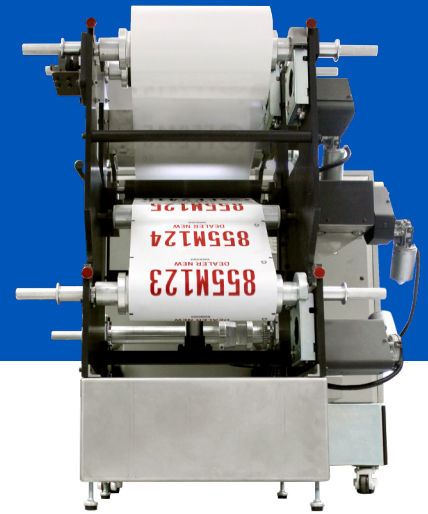

# License Plate PRODUCT

ITI's License Plate product is completely turnkey, allowing you to choose what to bundle, based on financial preference, while taking into consideration existing equipment and defined requirements.