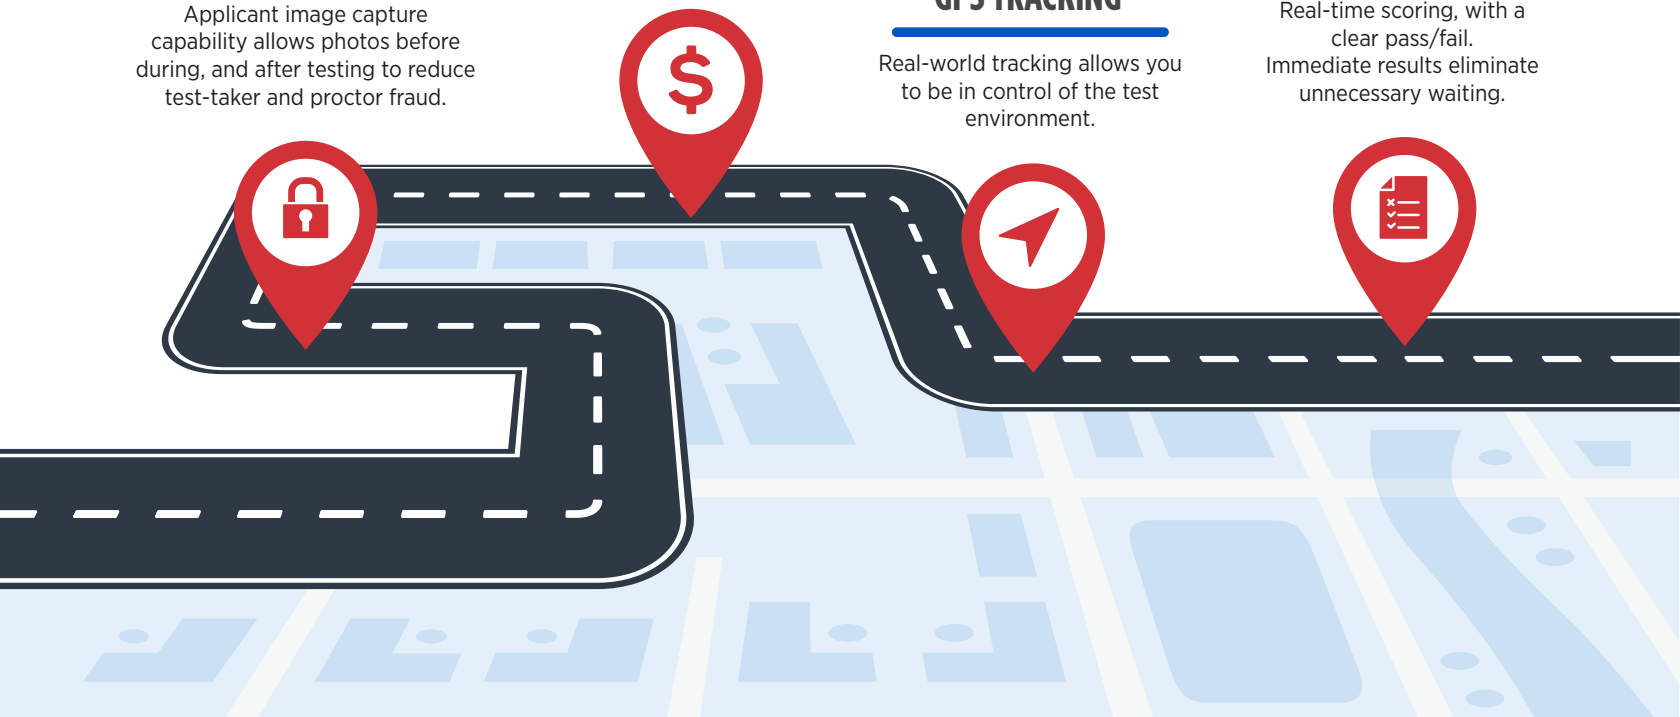

SkillsTo Drive PRODUCT

ITI's SkillsTo Drive is the industry's most comprehensive road skills testing product. Whether testing for a standard driver license or CDL, with the ability to track the test taker step-by-step, you ensure testing accuracy and fraud prevention.

REDUCE FRAUD

Applicant image capture capability allows photos before during, and after testing to reduce test-taker and proctor fraud.

NO UPFRONT COST

Transactional model covers everything—tests, equipment, and any changes. No capital outlay.

GPS TRACKING

Real-world tracking allows you to be in control of the test environment.

AUTOMATIC SCORING

Real-time scoring, with a clear pass/fail. Immediate results eliminate unnecessary waiting.

ENHANCED SECURITY