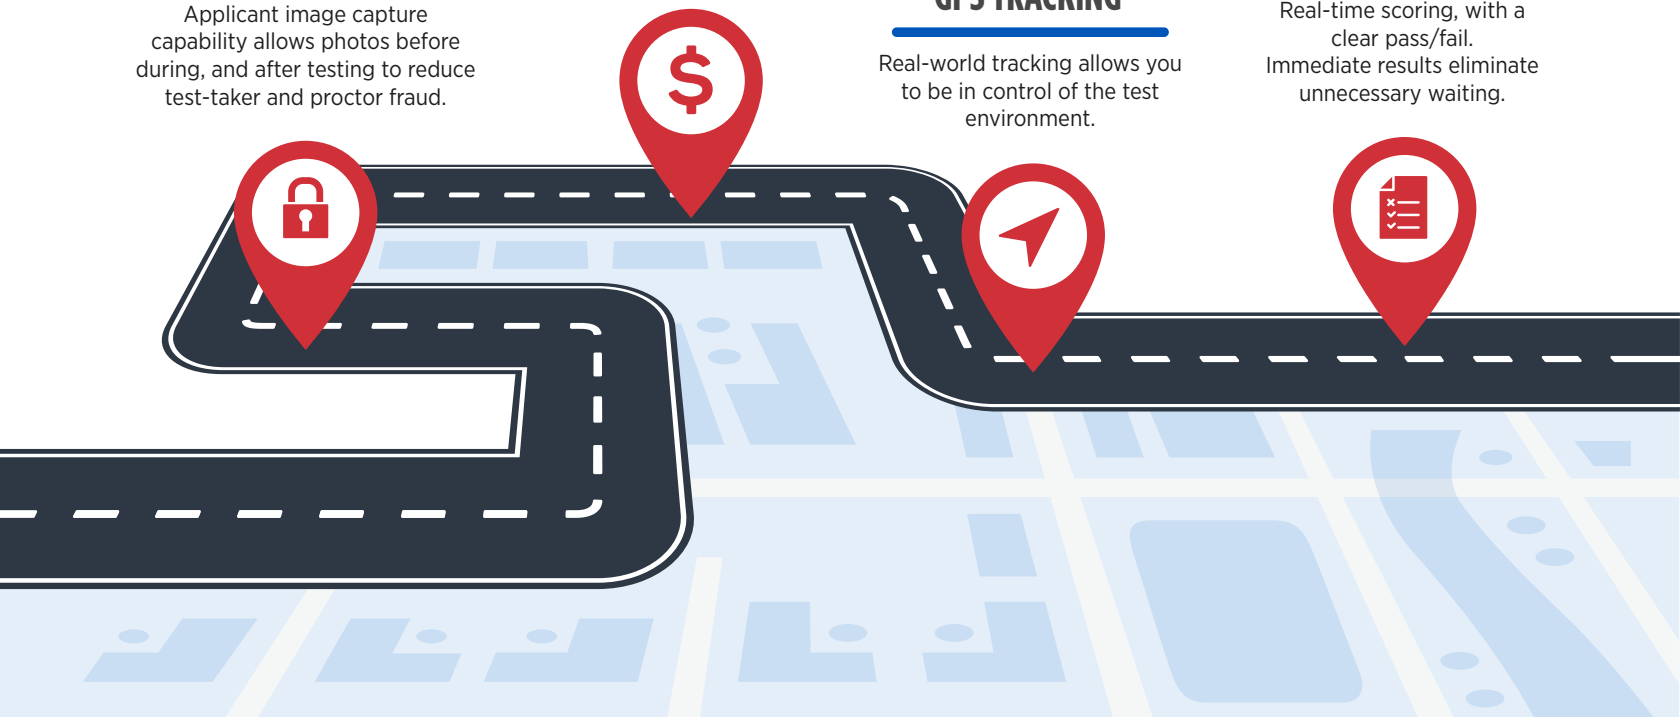

RoadsScholar SOLUTION

ITI's RoadsScholar is the industry's most comprehensive road skills testing solution. Whether testing for a standard driver license or CDL, with the ability to track the test taker step-by-step, you ensure testing accuracy and fraud prevention.

REDUCE FRAUD

Applicant image capture capability allows photos before during, and after testing to reduce test-taker and proctor fraud.

NO UPFRONT COST

Transactional model covers everything—tests, equipment, and any changes. No capital outlay.

GPS TRACKING

Real-world tracking allows you to be in control of the test environment.

AUTOMATIC SCORING

Real-time scoring, with a clear pass/fail. Immediate results eliminate unnecessary waiting.

ENHANCED SECURITY