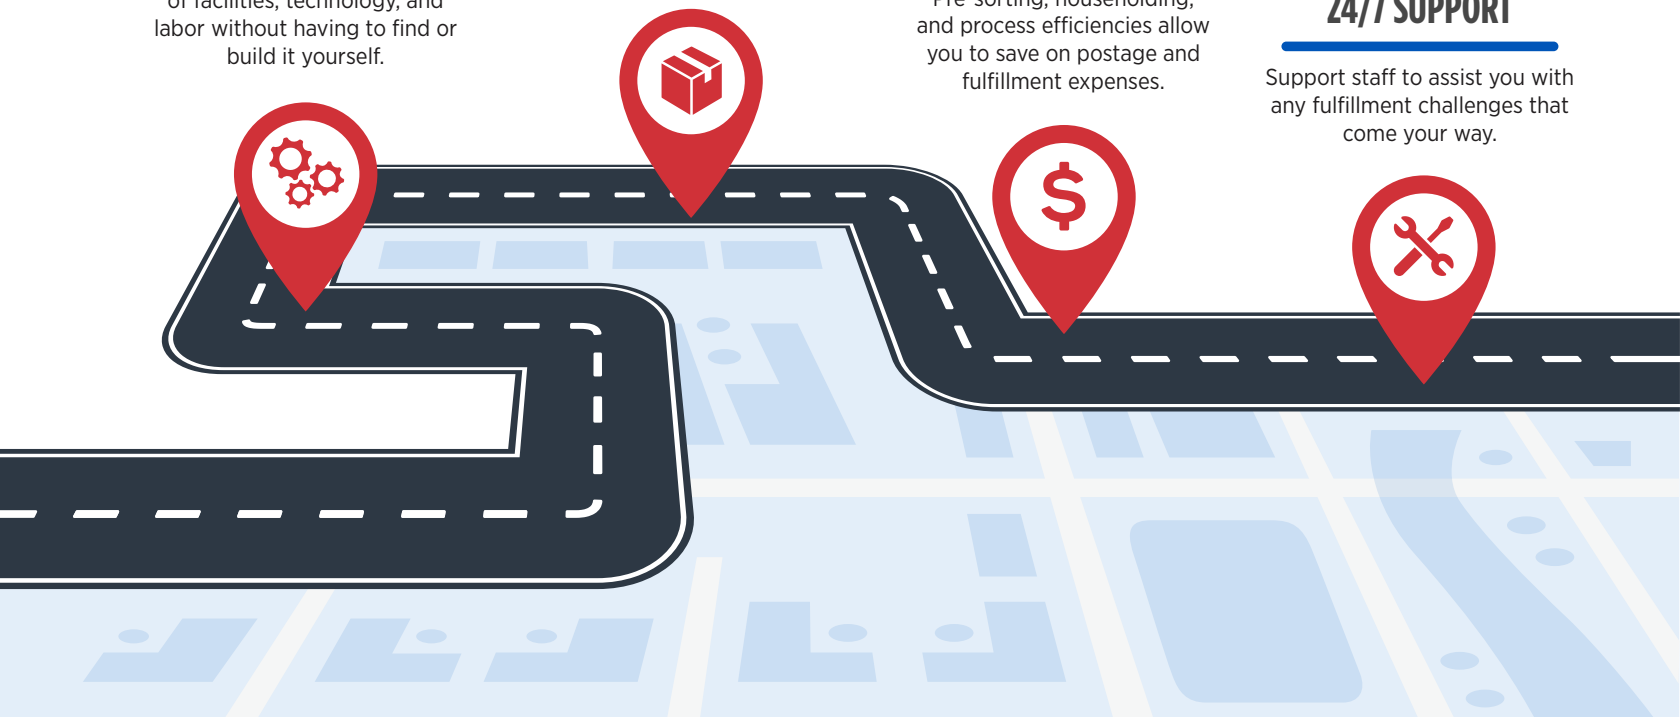

SCALABLE AUTOMATED OPERATIONS

Leverage an existing network of facilities, technology, and labor without having to find or build it yourself.

DELIVERABLE ACCURACY

All pieces are scanned and secured at every step of the process, ensuring 100% deliverable accuracy.

REDUCE COST

Pre-sorting, householding, and process efficiencies allow you to save on postage and fulfillment expenses.

24/7 SUPPORT

Support staff to assist you with any fulfillment challenges that come your way.